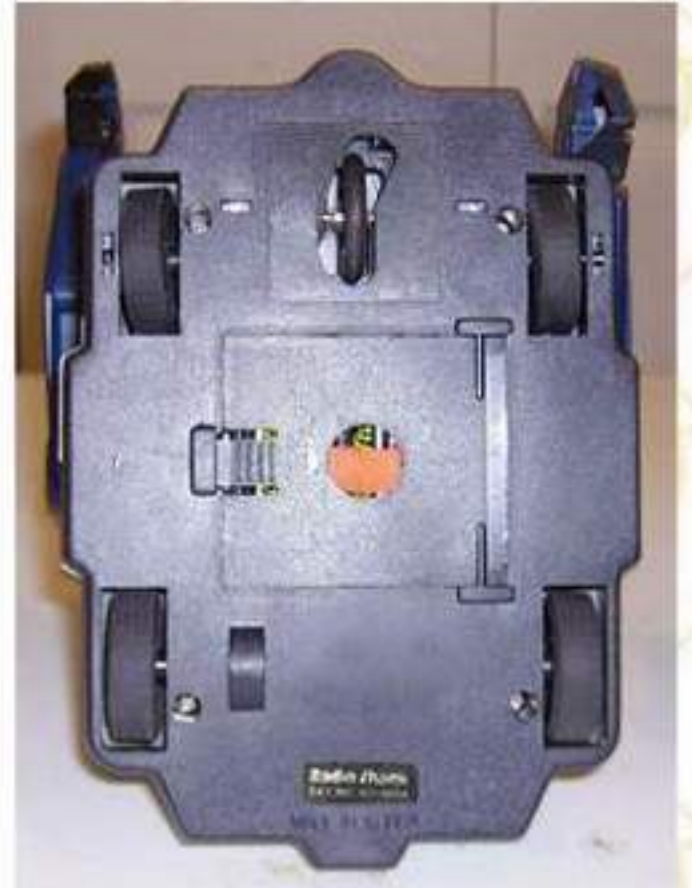

Robie the Robot® ; Talking Robie - RS 4061® ; Robocom 1000®