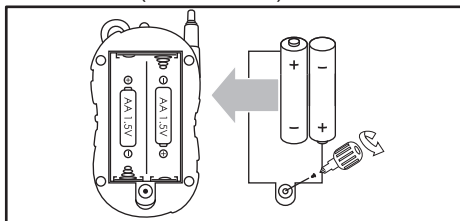

Battery Installation

1. The robot takes four AA 1.5V batteries. (not included)

Robot battery installation:

- a. Using a screwdriver loosen the screw on the battery compartment.
- b. Insert four AA 1.5V batteries making sure you follow the designated "+", "-" signs.
- c. Close the battery compartment.

2. The remote control takes two AA 1.5V batteries. (not included)

Remote control battery installation:

- a. Using a screwdriver loosen the screw on the battery compartment.
- b. Insert two AA 1.5V batteries making sure you follow the designated "+", "-" signs.
- c. Close the battery compartment.