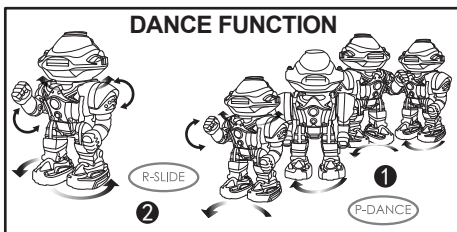

Space Armor User Guide

27108

Introduction

Thank you for choosing the No.27108 infrared remote control robot.

Space Armor is able to rotate it's head, turn left/right, walk forwards/backwards and slide forwards/backwards, and features dance function and frisbee sending function.

3.Push ON-OFF switch to OFF to shut off power completely.

Operating Instruction

Infrared Remote Controller

Infrared Receiver

CAUTION: For maximum performance, always aim the remote control at the receiver on the robot's head. Infrared Ray Receiver.

On pressing the button ① "P-DANCE", the Robot will show you a wonderful dance after its suggestive sound. While dancing, its head will turn, arm will swing and both feet walk up and down and slide.

On pressing the button ② "R-SLIDE", the Robot will show you a wonderful dance after its suggestive sound, while dancing its head will turn, both feet slide up and down and arms swing at the same time.

③ Press the button to control both of its feet walk forwards, arm swing and realistic sound out.

④ Press the button to control both of its feet walk backwards, arm swing and realistic sound out.

HEAD FUNCTION