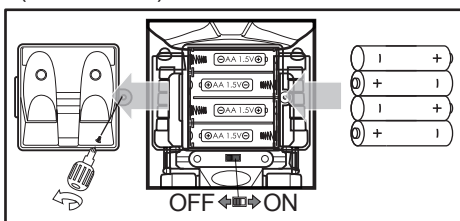

Battery Installation

1. The robot takes four AA 1.5V batteries. (not included)

Robot battery installation:

- a. Using a screwdriver loosen the screw on the battery compartment.
- b. Insert four AA 1.5V batteries making sure you follow the designated "+", "-" signs.
- c. Close the battery compartment.