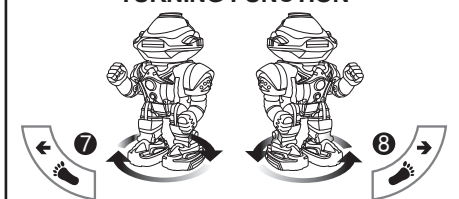

On pressing the button ① "P-DANCE", the Robot will show you a wonderful dance after its suggestive sound. While dancing, its head will turn, arm will swing and both feet walk up and down and slide.

On pressing the button ② "R-SLIDE", the Robot will show you a wonderful dance after its suggestive sound, while dancing its head will turn, both feet slide up and down and arms swing at the same time.

③ Press the button to control both of its feet walk forwards, arm swing and realistic sound out.

④ Press the button to control both of its feet walk backwards, arm swing and realistic sound out.

HEAD FUNCTION

- 5 Press the button to control its head turn to left and sound out.
- 6 Press the button to control its head turn to right and sound out.

TURNING FUNCTION

- 7 Press the button to control it turn to left.
- 8 Press the button to control it turn to right.