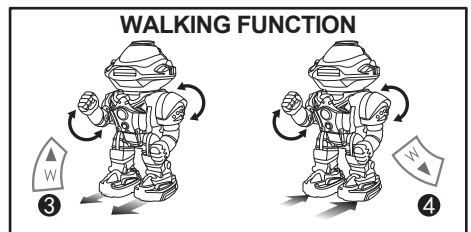

3.Push ON-OFF switch to OFF to shut off power completely.

Operating Instruction

Infrared Remote Controller

Infrared Receiver

CAUTION: For maximum performance, always aim the remote control at the receiver on the robot's head. Infrared Ray Receiver.

On pressing the button ① "P-DANCE", the Robot will show you a wonderful dance after its suggestive sound. While dancing, its head will turn, arm will swing and both feet walk up and down and slide.

On pressing the button ② "R-SLIDE", the Robot will show you a wonderful dance after its suggestive sound, while dancing its head will turn, both feet slide up and down and arms swing at the same time.