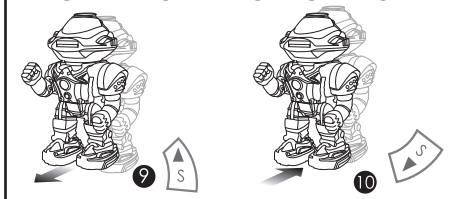

SYNCHRONIZATION FUNCTION

1. 9 Press the button to control both of its feet slide forwards synchronously.
2. 10 Press the button to control both of its feet slide backwards synchronously.