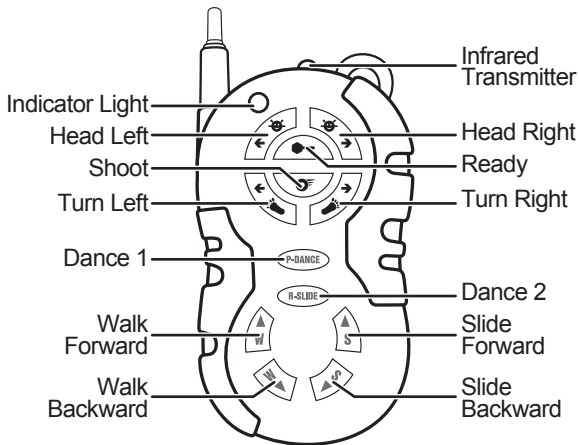

Space Armor User Guide

27108

Introduction

Thank you for choosing the No.27108 infrared remote control robot.

Space Armor is able to rotate it's head, turn left/right, walk forwards/backwards and slide forwards/backwards, and features dance function and frisbee sending function.

Please read the following instructions carefully before use so that you become familiar with all the functions.

Function setting

1.Push the ON-OFF switch to ON, then press the Red start button On centre front of the robot.

3.Push ON-OFF switch to OFF to shut off power completely.

Operating Instruction

Infrared Remote Controller

Infrared Receiver

CAUTION: For maximum performance, always aim the remote control at the receiver on the robot's head. Infrared Ray Receiver.

2. The remote control takes two AA 1.5V batteries. (not included)

Remote control battery installation:

- a. Using a screwdriver loosen the screw on the battery compartment.
- b. Insert two AA 1.5V batteries making sure you follow the designated "+", "-" signs.
- c. Close the battery compartment.