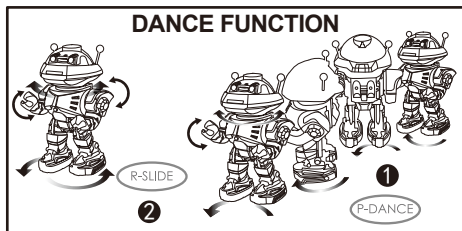

Space Armor User Guide

27107

Introduction

Thank you for choosing the No. 27107 infrared remote control robot.

Space Armor is able to rotate its head, turn left/right, walk forwards/backwards and slide forwards/backwards, and features dance function and frisbee sending function. It will be your recreational and perfect fellow!

Operating Instruction

Infrared Remote Controller

Infrared Receiver

CAUTION: To operate it at its best, the controller should be aiming at the receiver on the robot's head.

On pressing the button ① "P-DANCE", the Robot will show you a wonderful dance after its suggestive sound. While dancing, its head will turn, arm will swing and both feet walk up and down and slide.

On pressing the button ② "R-SLIDE", the Robot will show you a wonderful dance after its suggestive sound, while dancing its head will turn, both feet slide up and down and arms swing at the same time.

③ Press the button to control both of its feet walk forwards, arm swing and realistic sound out.

④ Press the button to control both of its feet walk backwards, arm swing and realistic sound out.

HEAD FUNCTION