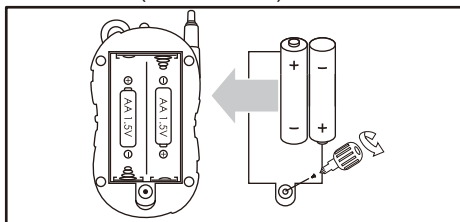

Battery Installation

1. The robot takes four AA 1.5V batteries. (not included)

Robot battery installation:

- a. Using a screwdriver loosen the screw on the battery compartment.
- b. Insert four AA 1.5V batteries making sure you follow the designated "+" "-" signs.
- c. Close the battery compartment.

2. The remote control takes two AA 1.5V batteries. (not included)

Remote control battery installation:

- a. Using a screwdriver loosen the screw on the battery compartment.
- b. Insert two AA 1.5V batteries making sure you follow the designated "+" "-" signs.
- c. Close the battery compartment.