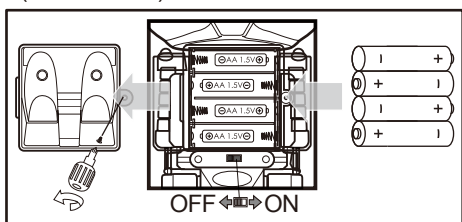

Battery Installation

1. The robot takes four AA 1.5V batteries. (not included)

Robot battery installation:

- a. Using a screwdriver loosen the screw on the battery compartment.
- b. Insert four AA 1.5V batteries making sure you follow the designated "+" "-" signs.
- c. Close the battery compartment.