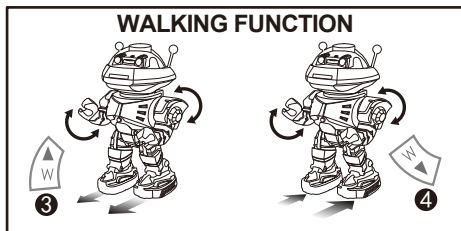

Space Armor User Guide

27107

Introduction

Thank you for choosing the No. 27107 infrared remote control robot.

Space Armor is able to rotate its head, turn left/right, walk forwards/backwards and slide forwards/backwards, and features dance function and frisbee sending function. It will be your recreational and perfect fellow!

Operating Instruction

Infrared Remote Controller

Infrared Receiver

CAUTION: To operate it at its best, the controller should be aiming at the receiver on the robot's head.

On pressing the button ① "P-DANCE", the Robot will show you a wonderful dance after its suggestive sound. While dancing, its head will turn, arm will swing and both feet walk up and down and slide.

On pressing the button ② "R-SLIDE", the Robot will show you a wonderful dance after its suggestive sound, while dancing its head will turn, both feet slide up and down and arms swing at the same time.

③ Press the button to control both of its feet walk forwards, arm swing and realistic sound out.

④ Press the button to control both of its feet walk backwards, arm swing and realistic sound out.

HEAD FUNCTION