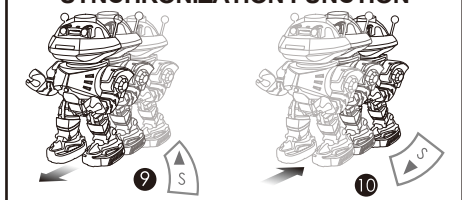

SYNCHRONIZATION FUNCTION

- ⑨ Press the button to control both of its feet slide forwards synchronously.
- ⑩ Press the button to control both of its feet slide backwards synchronously.