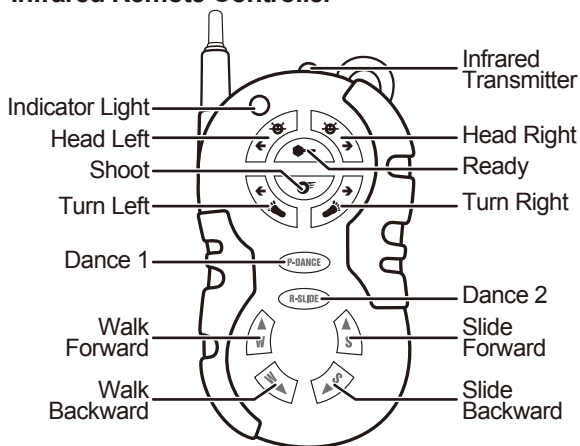

Space Armor User Guide

27107

Introduction

Thank you for choosing the No. 27107 infrared remote control robot.

Space Armor is able to rotate its head, turn left/right, walk forwards/backwards and slide forwards/backwards, and features dance function and frisbee sending function. It will be your recreational and perfect fellow!

Read the instruction mentioned below carefully before using it, so you will know our product better and be familiar with its function operation.

Function setting

1. Push the switch to "ON", the power is on, then press the "START" button on the upper body of Robot to enter into sound function practice and before its sound's ending any functions' operating is ineffective.
2. The Robot's eyes will shine during all operation.
3. The system keeps awaiting if you won't operate it in a while and it will be auto-off in 3 minutes. Push the switch to "OFF", the power is off.

Operating Instruction

Infrared Remote Controller

Infrared Receiver

CAUTION: To operate it at its best, the controller should be aiming at the receiver on the robot's head.

On pressing the button ① "P-DANCE", the Robot will show you a wonderful dance after its suggestive sound. While dancing, its head will turn, arm will swing and both feet walk up and down and slide.

2. The remote control takes two AA 1.5V batteries. (not included)

Remote control battery installation:

- a. Using a screwdriver loosen the screw on the battery compartment.
- b. Insert two AA 1.5V batteries making sure you follow the designated "+" "-" signs.
- c. Close the battery compartment.