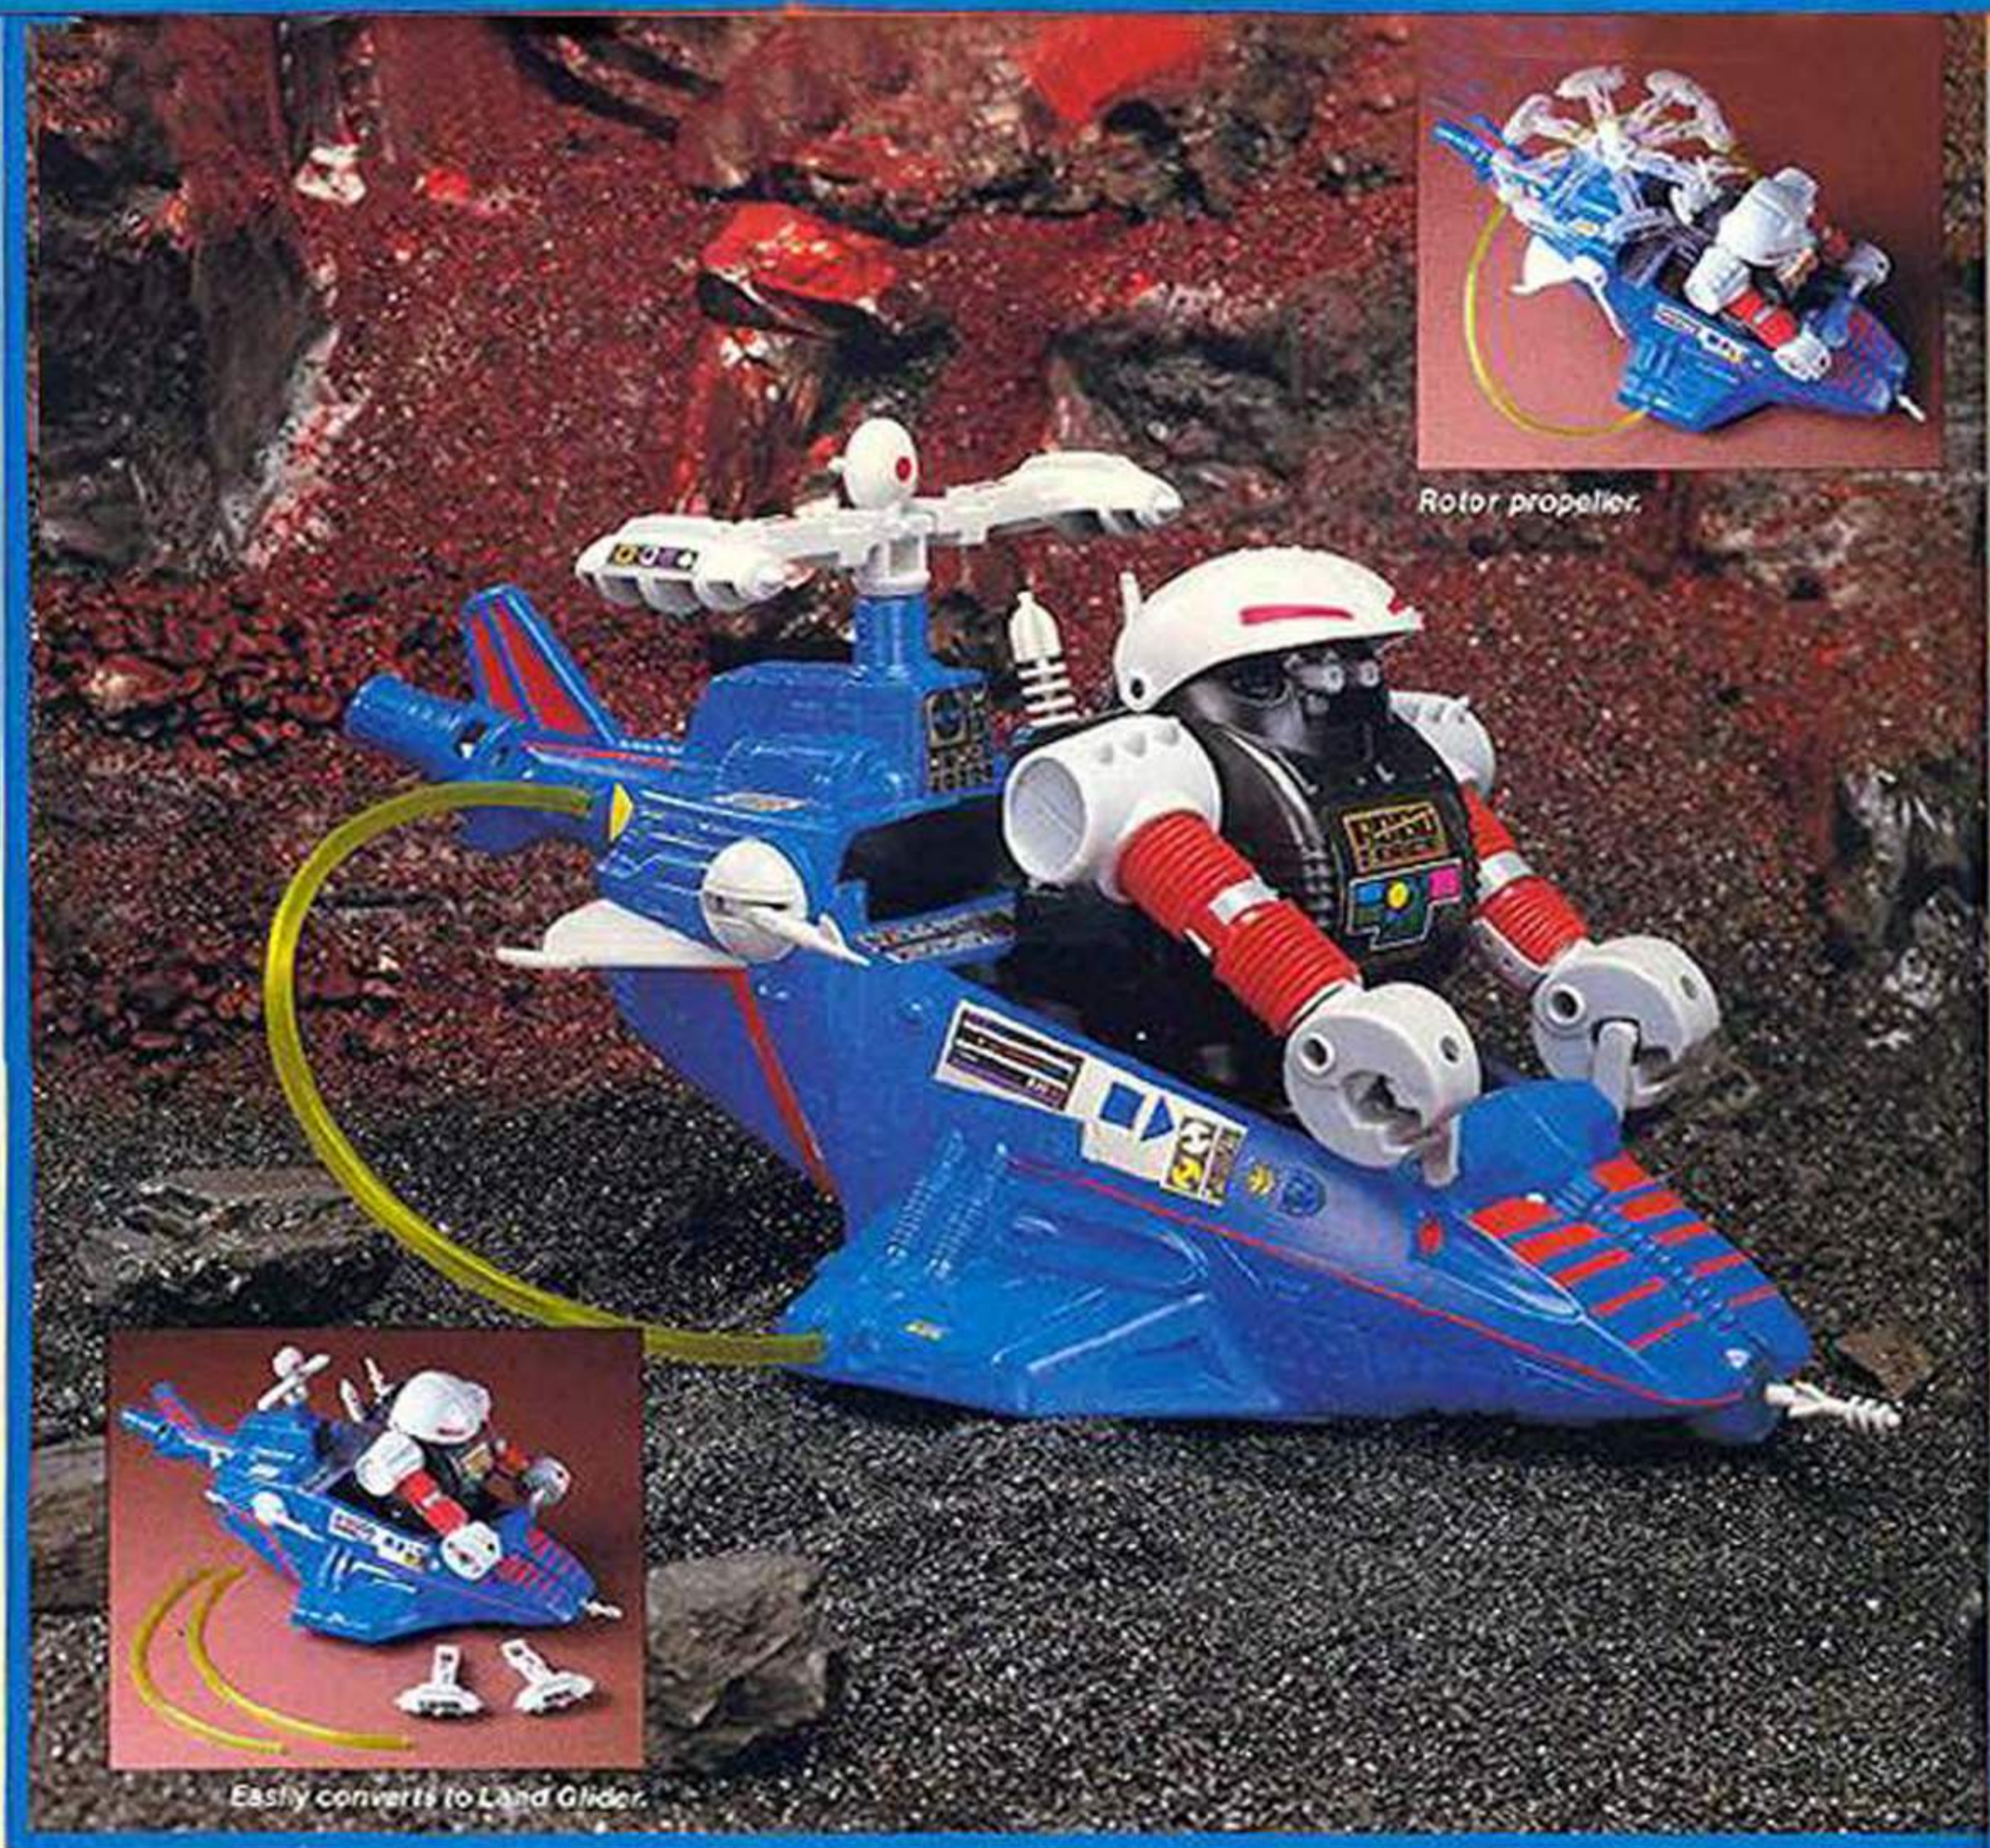

Rotor propeller.

Easily converts to Land Glider.

Figures sold separately.

**ROBO FORCE®
CANNON AND VEHICLE
ASSORTMENT**
Assortment No. 48327

**ROBO FORCE® TRIAD™
THREE-WAY ATTACK VEHICLE**
Converts from Land Glider to Rotorcraft
to Spacecraft!

This robot action vehicle easily converts from a Land Glider to a Rotorcraft to a Spacecraft transportation system. Fea-

tures include: hypersonic wheels, retractable aerodynamic wings, two spinning rotors, a turbine propeller, multi-positional guns and an omni-directional scanner. Accepts all Robo Force® Action Robot Figures (sold separately).