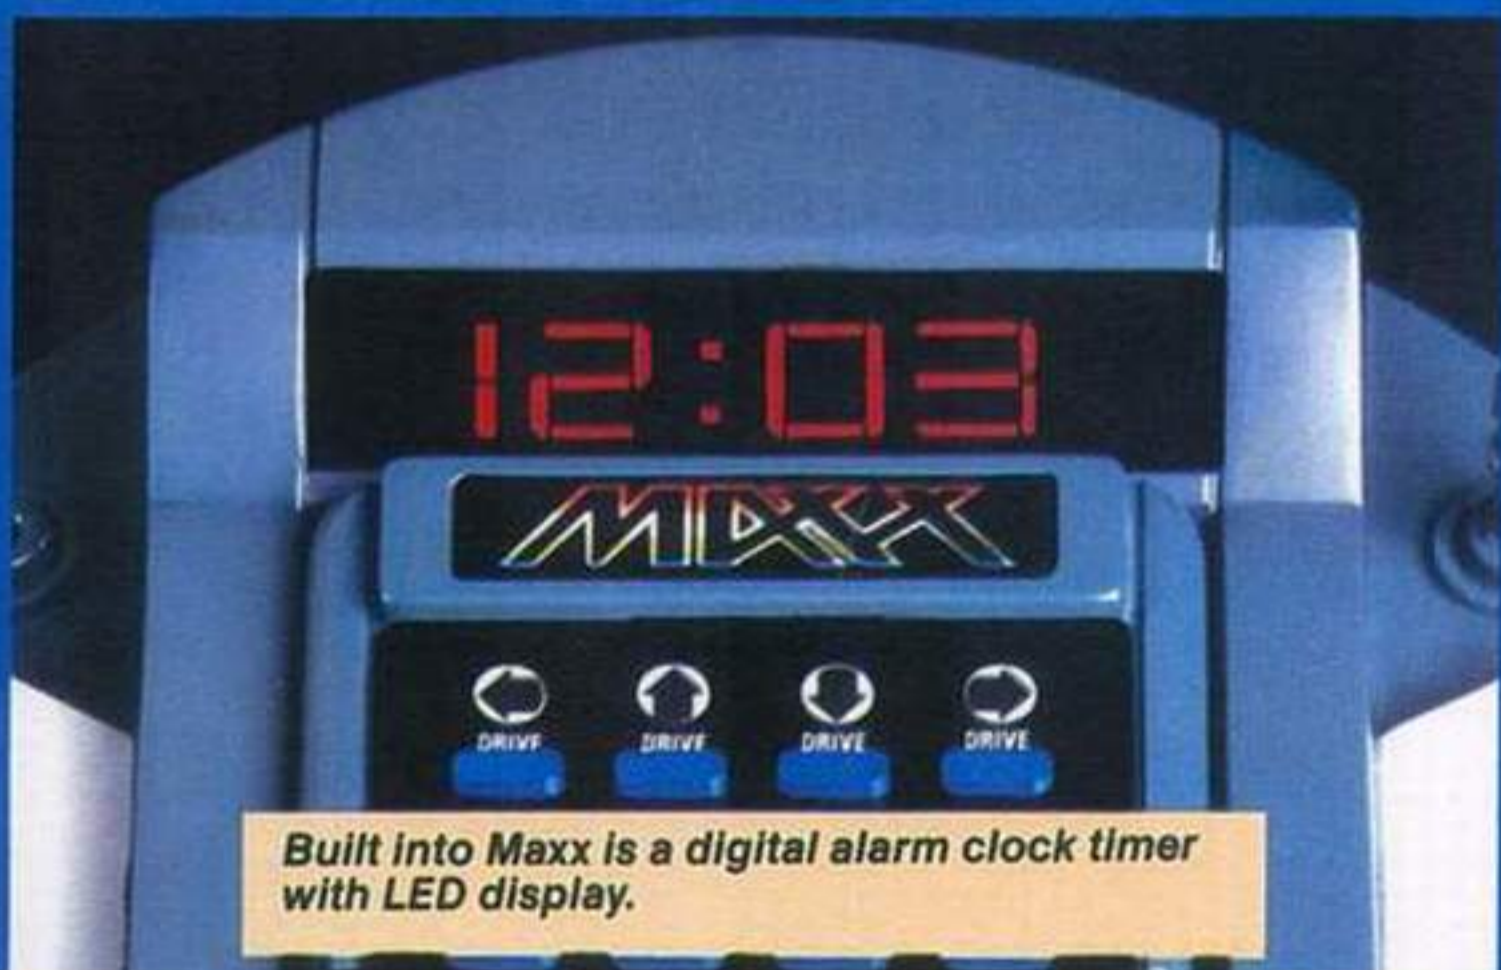

For ages 4 years and up.

Pack: 12 pcs. (6 of each). Wgt.: 15.4 lbs.
Cube: 4.4

MAXX**ROBO
FORCE**

Easy-to-program wireless remote master controller.

Maxx's built-in storage compartments hold his accessories.

Maxx can light the way with his built-in spotlight, or use it to play some very special electronic games.

Maxx can grasp objects. His wrist pivots a full 360° and his arms move 270°.

Maxx moves forward and backward and steers with variable speed, at the touch of a button.